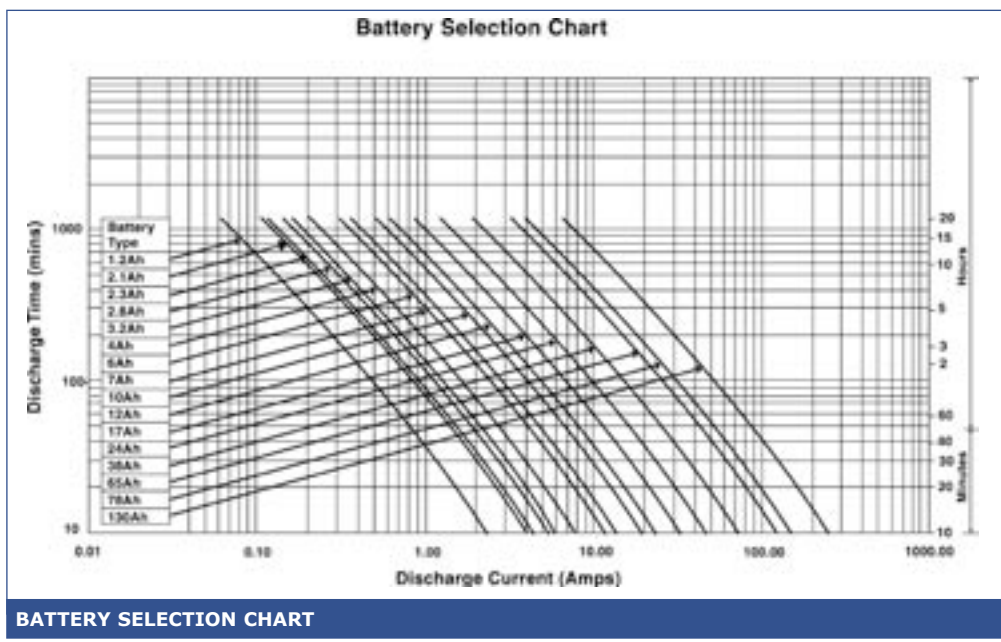

BATTERIES & POWER

Vendor Description

BATTERIES	
B0069	Battery 9 VDC Battery 9 VDC alkaline
B0072	Battery 12 VDC Battery 12 VDC alkaline
B0105	Battery for remote TX Battery for remote TX
B1002	Ultratech Battery 12VDC 1.3Ah Ultratech Battery 12VDC 1.3Ah
B1004	Ultratech Battery 12VDC 2.1Ah Ultratech Battery 12VDC 2.1Ah
B1006	Ultratech Battery 12VDC 4.5Ah Ultratech Battery 12VDC 4.5Ah
B0831	Ultratech Battery 12VDC 7Ah Ultratech Battery 12VDC 7Ah
B1017	Energys Battery 12VDC 7Ah Energys Battery 12VDC 7Ah 100% depth of discharge 250 cycles, 50% depth of discharge 550 cycles, 30% depth of discharge 1200 cycles, Life time 3 to 5 years
B1001	Ultratech Battery 12VDC 12Ah Ultratech Battery 12VDC 12Ah
B1003	Ultratech Battery 12VDC 18Ah Ultratech Battery 12VDC 18Ah
B1005	Ultratech Battery 12VDC 24Ah Ultratech Battery 12VDC 24Ah
B1007	Ultratech Battery 12VDC 40Ah Ultratech Battery 12VDC 40Ah