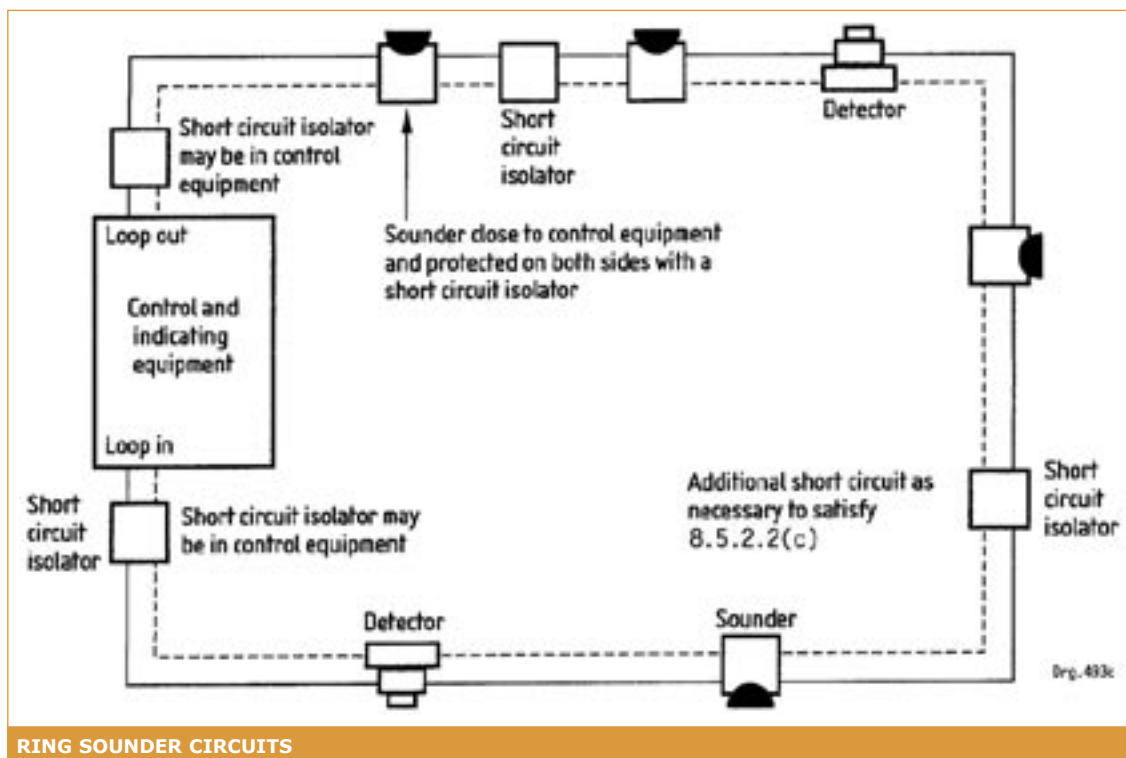

Vendor**Description****LOOP SOUNDERS** (continued)**F0292****Intelligent Wall Mounted Sounder Strobe, Red - Single Address**

Intelligent Wall Mounted Sounder Strobe, Red - Single Address

**BASES FOR STROBES & SOUNDERS****RED WALL MOUNT****Kac Series**

F0183	Low Profile Base (IP44) (Red) Low Profile Base (IP44) (Red)
F0184	Low Profile Base (IP44) (White) Low Profile Base (IP44) (White)
F0029	Surface Base (IP54) (Red) Surface Base (IP54) (Red)
F0030	Surface Base (IP54) (White) Surface Base (IP54) (White)
F0382	Surface Base for SSDHWSST-R*-P03 Surface Base for SSDHWSST-R*-P03
F0187	Surface Base with Sealing Kit (IP66) (Red) Surface Base with Sealing Kit (IP66) (Red)
F0031	Surface Base with Sealing Kit (IP66) (White) Surface Base with Sealing Kit (IP66) (White)