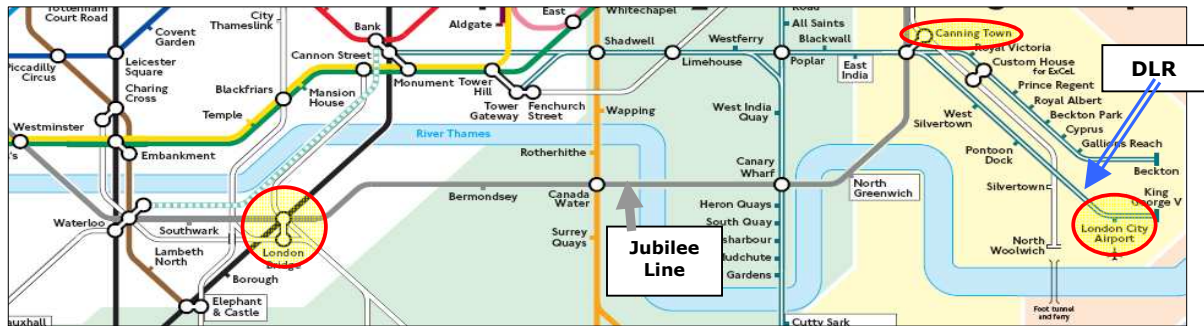

**ADI-GARDINER EMEA**

61 Southwark Street  
7<sup>th</sup> Floor  
London SE1 0LB  
United Kingdom

(T) +44 (0)207 902 7886  
(F) +44 (0)207 902 7910  
www.adi-intl.com  
www.gardinergroup.eu.com

**Itinerary**

**ADI-GARDINER, London Head Office**

*Arriving via LONDON CITY AIRPORT*

- Purchase a Zone 1–3 tube ticket (either a one way ticket or a 1 day travel card, zone 1-3)
- Catch the DLR train from London City Airport to Canning Town
- Change at Canning Town Station and catch the Jubilee line Tube, traveling 'west' direction (End of the line station is 'Stanmore')
- Get off at London Bridge tube station.

- At London Bridge station, find the correct exit from the station and walk down Borough High Street, turning right into Southwark Street. A land mark is the HSBC bank ahead of you which is on the corner of Southwark Street and Borough High street
- You will find 61 Southwark Street on your left (10 minutes walk maximum)